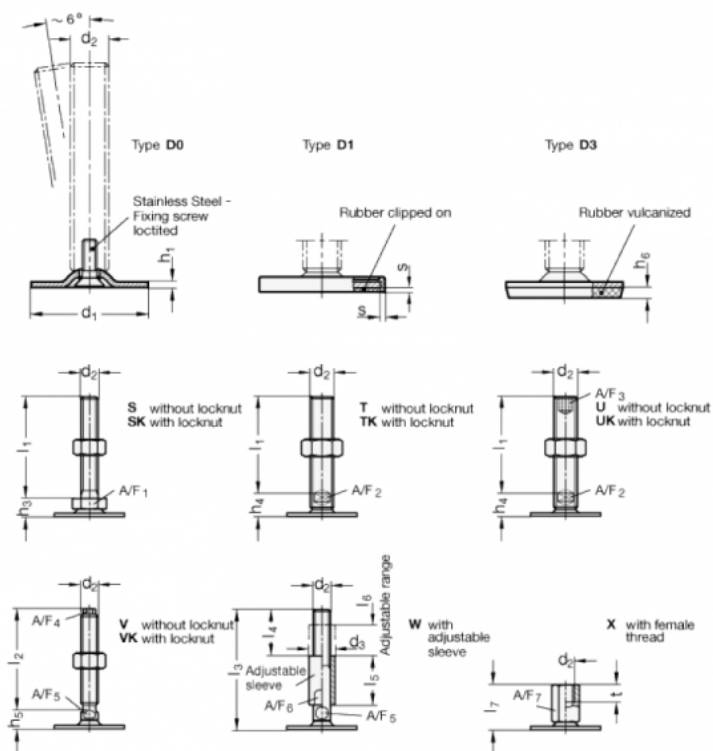

Data Sheet

Article number: 204180M16125D3UK

Description: E+G levelling foot
GN 41-80-M16-125-D3-UK

Note: UK With nut, Hexagon socket at the top, Wrench flat at the bottom

Measures

A/F2 = 12

A/F3 = 8

d1 = 80

d2 = M16

h1 = 3

h4 = 18

h6 = 5

l1 = 125

s =